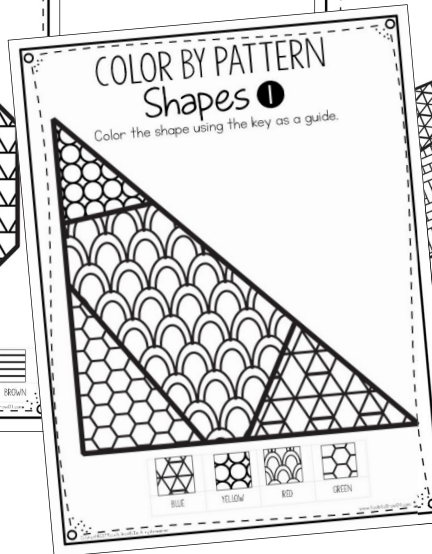

COLOR

YOUR

Heart

OUT!

Color the heart shape using
the key as a guide.

Color YOUR
Heart
OUT!

RED

PURPLE

RED

BLUE

PINK

BROWN

DARK PINK

Find More COLOR BY PATTERN Shapes!

Click here!

<https://www.toolstogrowot.com/therapy-resources/fine-motor-skills/coloring>