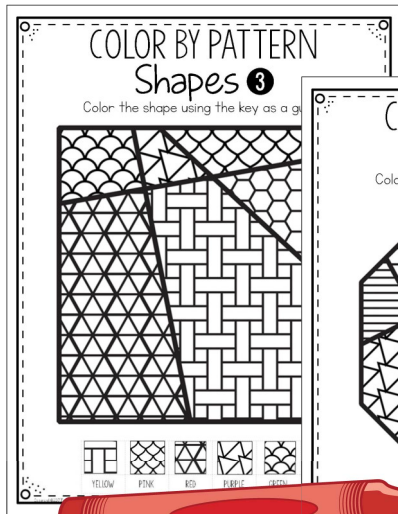

COLOR

YOUR

Heart

OUT!

Color the heart shape using
the key as a guide.

Color YOUR
Heart
OUT!

RED

PURPLE

RED

BLUE

PINK

BROWN

DARK PINK

Find More COLOR BY PATTERN Shapes!

Click here!

<https://www.toolstogrowot.com/therapy-resources/fine-motor-skills/coloring>