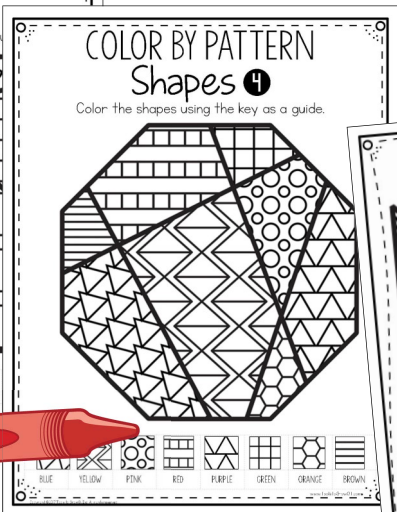

COLOR

YOUR

Heart

OUT!

Color the heart shape using
the key as a guide.

Color YOUR
Heart
OUT!

RED

PURPLE

RED

BLUE

PINK

BROWN

DARK PINK

Find More COLOR BY PATTERN Shapes!

Click here!

<https://www.toolstogrowot.com/therapy-resources/fine-motor-skills/coloring>